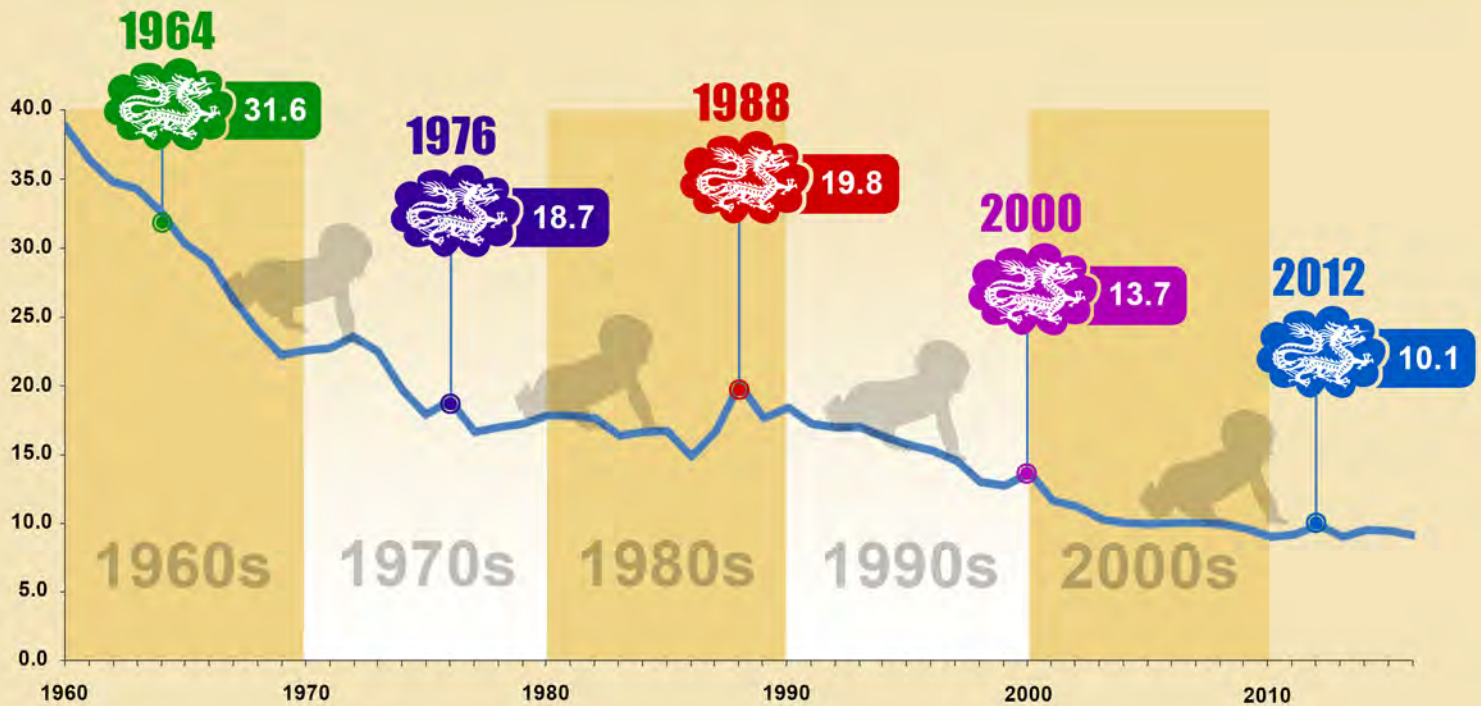

Crude Birth Rate

Crude birth rate is the ratio of live-births to the population in the reference period. It is conventionally expressed as per thousand population.

Resident crude birth rate has generally been declining over the past decades. For the years that fall under the Chinese Zodiac sign of the Dragon, increases in the crude birth rates were registered.