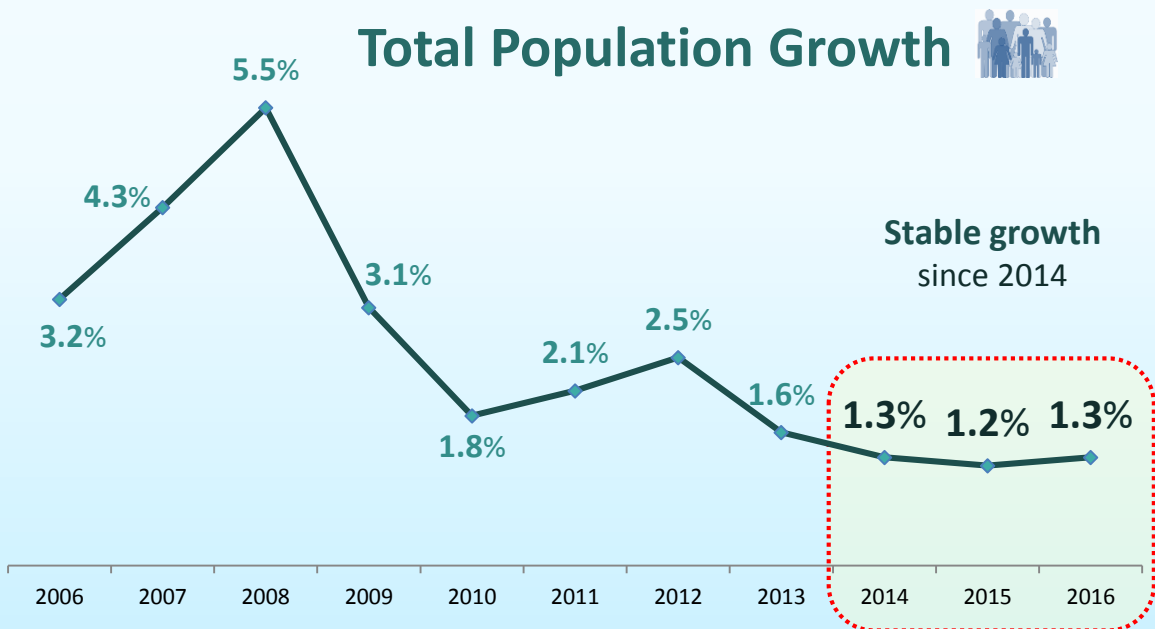

Singapore Population Highlights

Total Population as at end-June 2016

5.61 mil

Resident Population

3.93 mil

Non-Resident Population

1.67 mil

Singapore Citizens

3.41 mil

Permanent Residents

0.52 mil

Total Population Growth

Find out more about the profile of the Singapore population through our annual publication, [Population Trends](#) 