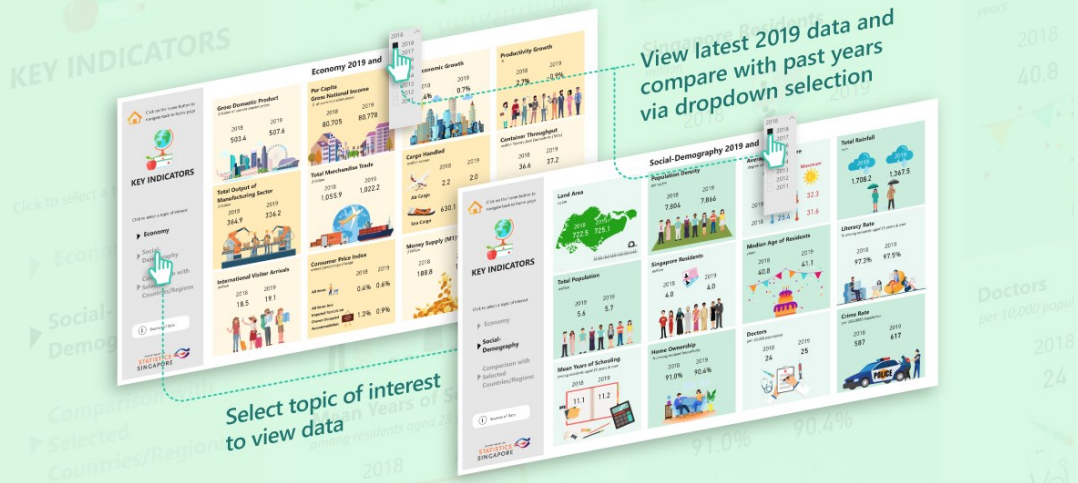

SINGAPORE IN FIGURES A New Interactive Experience!

The Singapore Department of Statistics has transformed the Singapore in Figures (SIF) from a static PDF booklet into an interactive online publication.

The SIF, released on 30 July 2020 on the SingStat Website, presents key economic and socio-demographic statistics. The online publication's content was re-organised into 6 themes, viz. Key Indicators, Economy, Industry, Trade & Investment, Population & Households, and Society, with a set of interactive dashboards for each theme.

The new interactive format provides users with a more enriching experience and encourages exploration of data trends presented in the dashboards. It also provides users with more and up-to-date data, and facilitates access to related information with links to useful resources. In addition, the 'Sources of Data' section provides users with easy reference to data sources.

Explore the key economic and socio-demography trends via the interactive SIF (www.singstat.gov.sg/publications/reference/singapore-in-figures) today!

- ✓ Interactive dashboards
- ✓ More data, historical data series
- ✓ Links to resources