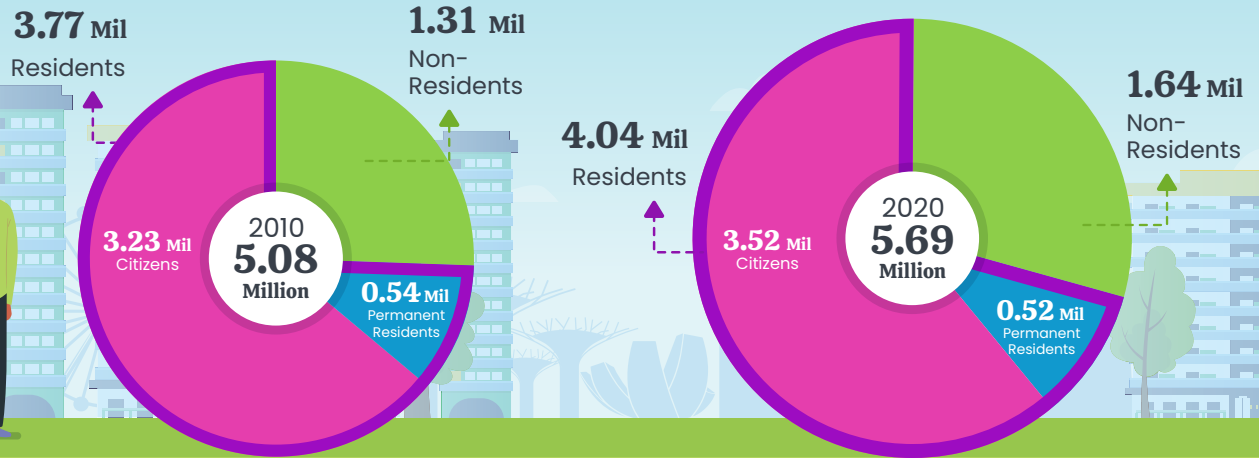

CENSUS OF POPULATION 2020

Population

Between 2010 and 2020, Singapore's total population grew by around **1.1 per cent** a year.

Median age of resident population **increased** from 2010 to 2020.

Resident old-age dependency ratio* **increased** from 2010 to 2020.

Resident ethnic distribution **remained stable**.

* Residents aged 65 years and over per 100 residents aged 20-64 years.

Chinese Malays Indians Others