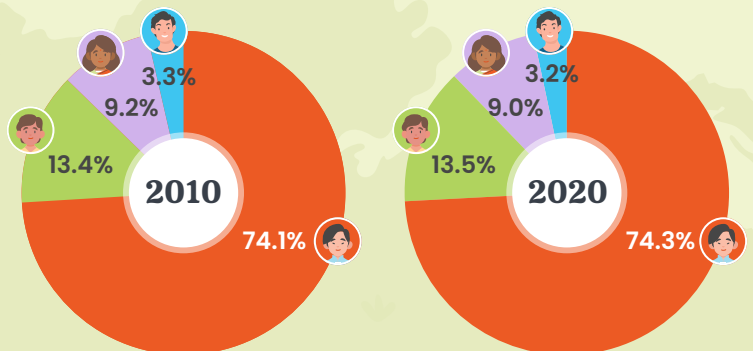

CENSUS OF POPULATION 2020

Population

Between 2010 and 2020, Singapore's total population grew by around **1.1 per cent** a year.

Median age of resident population **increased** from 2010 to 2020.

Resident old-age dependency ratio* **increased** from 2010 to 2020.

Resident ethnic distribution **remained stable**.

* Residents aged 65 years and over per 100 residents aged 20-64 years.

Chinese Malays Indians Others