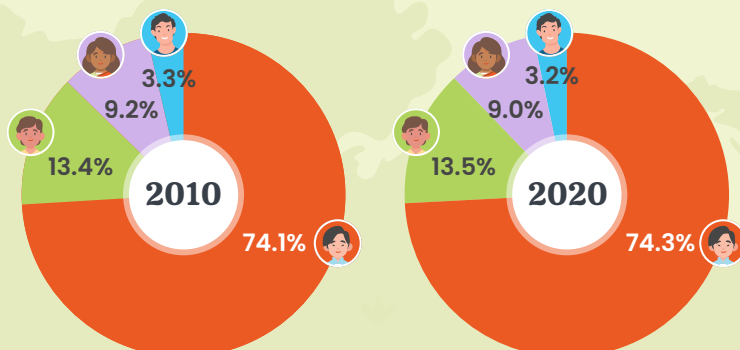

CENSUS OF POPULATION 2020

Population

Between 2010 and 2020, Singapore's total population grew by around

1.1 per cent a year.

Median age of resident population **increased** from 2010 to 2020.

2010

37.4 Years

2020

41.5 Years

Resident old-age dependency ratio* **increased** from 2010 to 2020.

Resident ethnic distribution **remained stable**.

* Residents aged 65 years and over per 100 residents aged 20-64 years.

Chinese Malays Indians Others