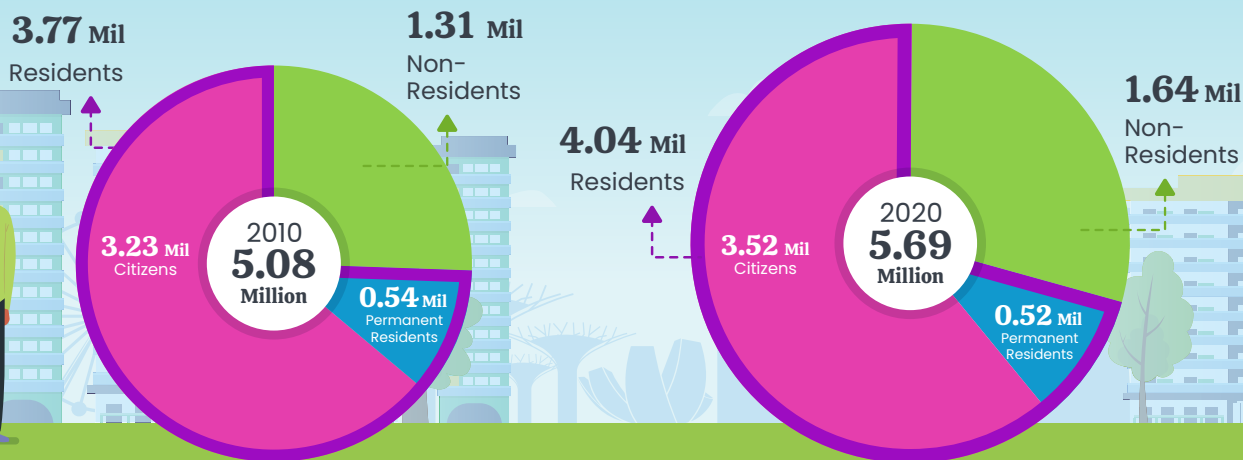

CENSUS OF POPULATION 2020

Population

Between 2010 and 2020, Singapore's total population grew by around

1.1 per cent a year.

Median age of resident population **increased** from 2010 to 2020.

2010

37.4 Years

2020

41.5 Years

Resident old-age dependency ratio* **increased** from 2010 to 2020.

Resident ethnic distribution **remained stable**.

* Residents aged 65 years and over per 100 residents aged 20-64 years.