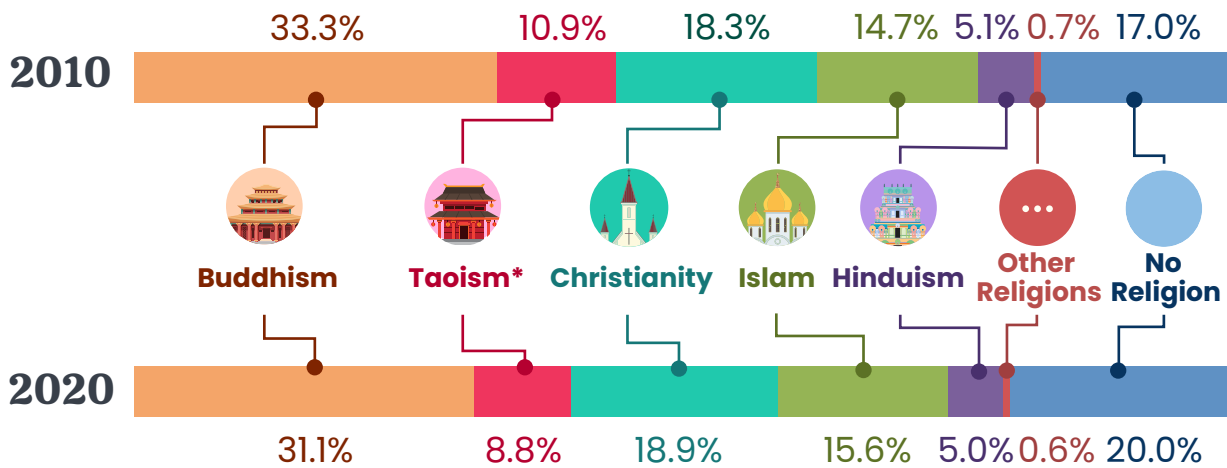

# CENSUS OF POPULATION 2020

## Religion

Singapore remained multi-religious in 2020.

Over the last 10 years, Singapore continued to be religiously diverse.

\*Includes Chinese Traditional Beliefs.

### PROPORTION OF RESIDENTS WITH NO RELIGIOUS AFFILIATION BY AGE GROUP

Higher proportion of residents reported no religious affiliation across all age groups.