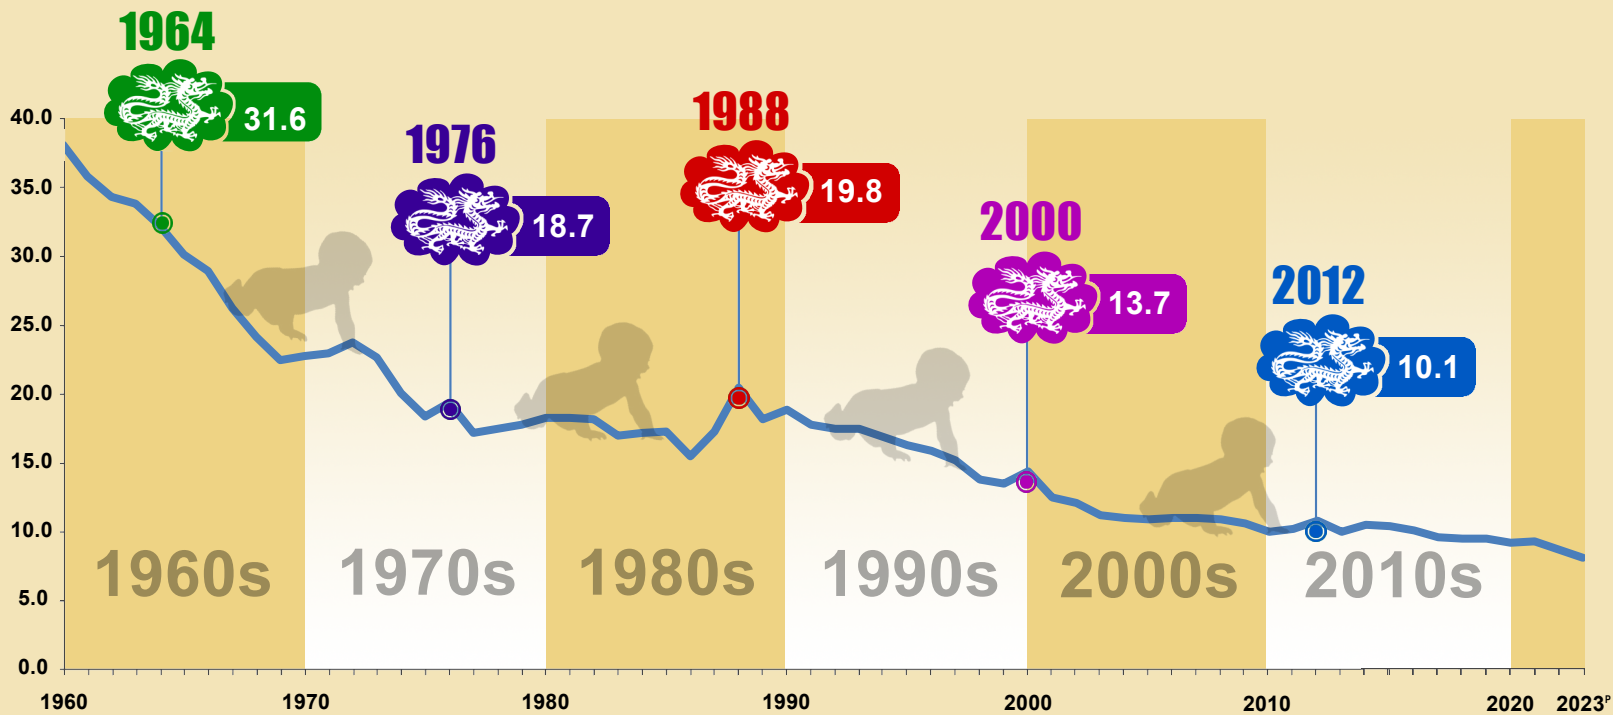

Crude Birth Rate

Crude birth rate is the ratio of live-births to the population in the reference period. It is conventionally expressed as per thousand population.

P : Preliminary

Resident crude birth rate has generally been declining over the past decades. For the years that fall under the Chinese Zodiac sign of the Dragon, increases in the crude birth rates were registered since the 1970s.