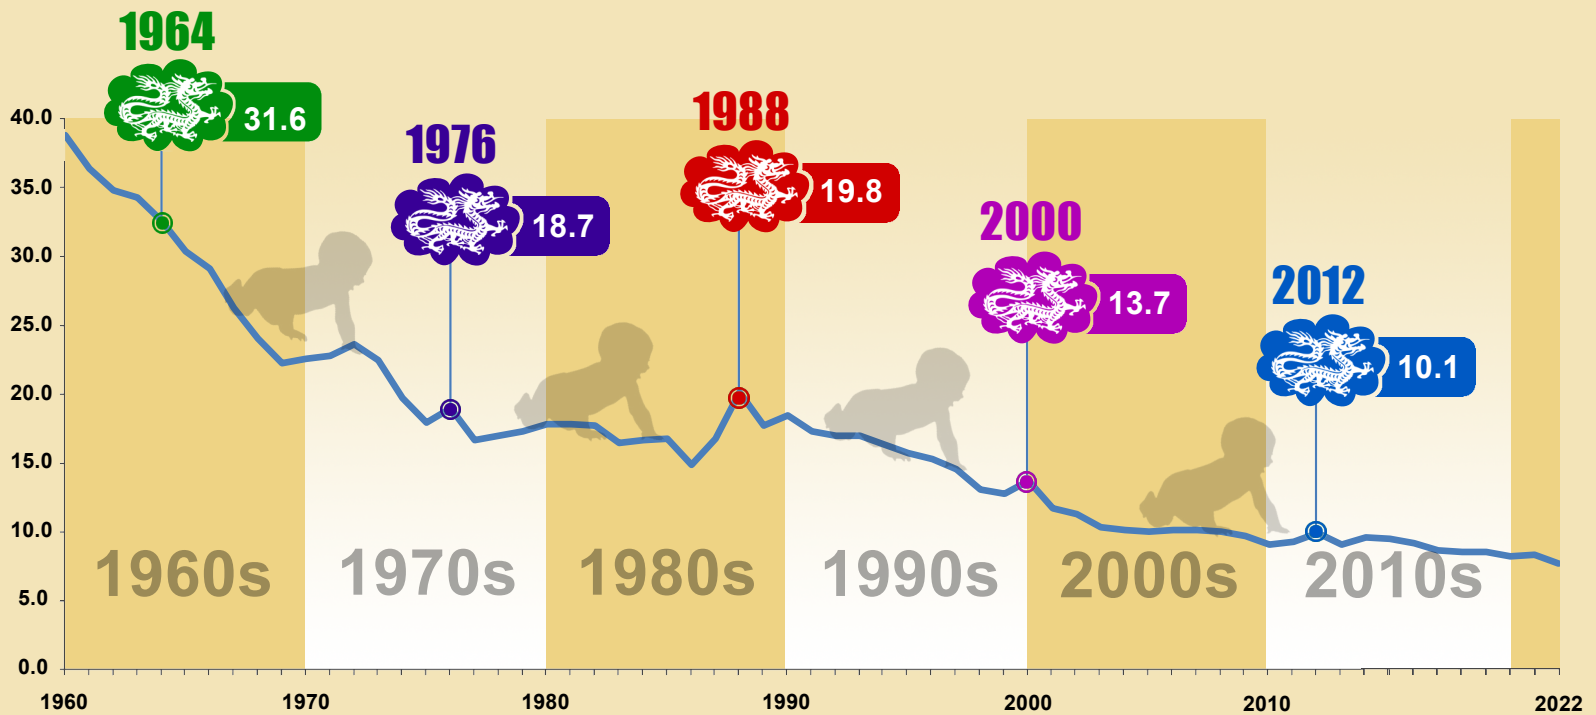

Crude Birth Rate

Crude birth rate is the ratio of live-births to the population in the reference period. It is conventionally expressed as per thousand population.

Resident crude birth rate has generally been declining over the past decades. For the years that fall under the Chinese Zodiac sign of the Dragon, increases in the crude birth rates were registered.