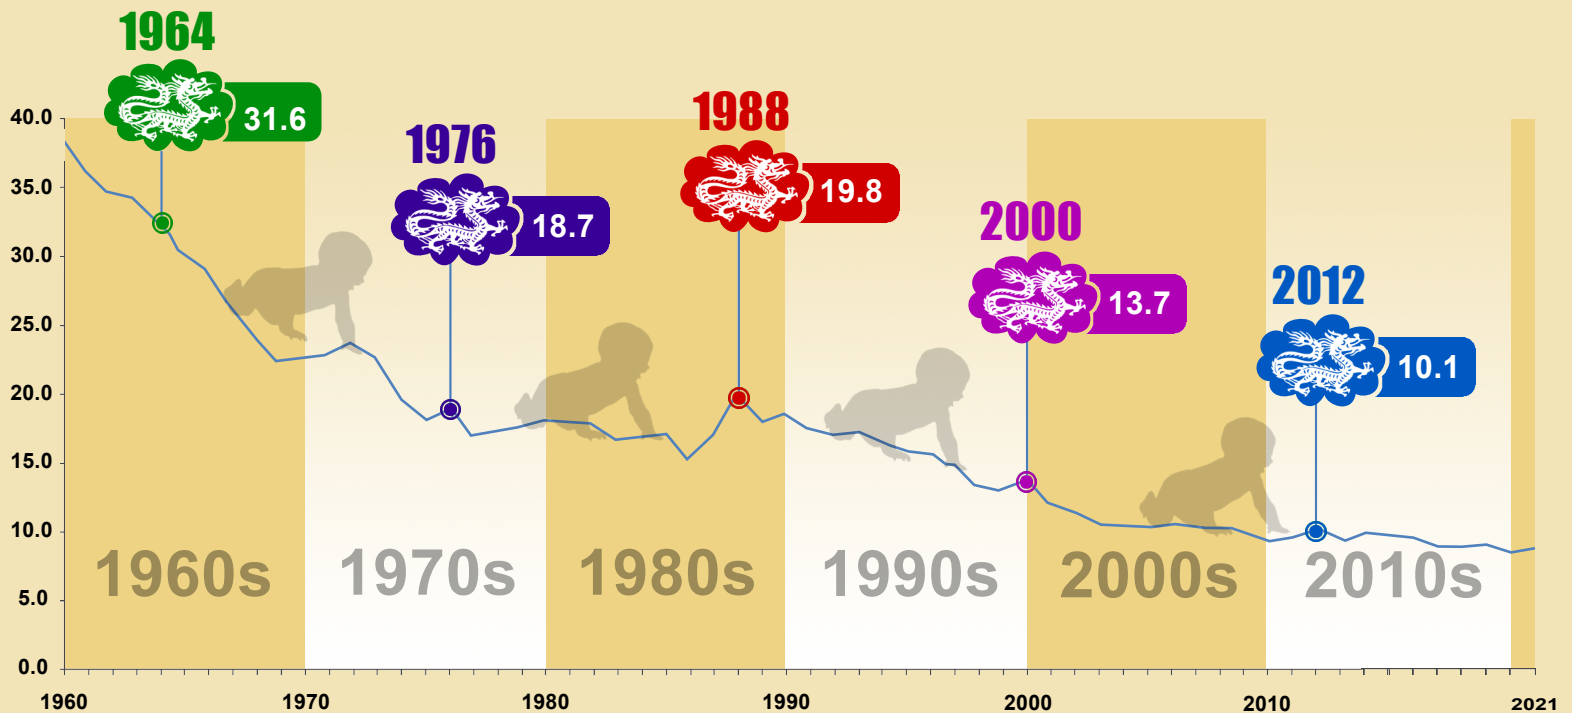

Crude Birth Rate

Crude birth rate is the ratio of live-births to the population in the reference period. It is conventionally expressed as per thousand population.

Resident crude birth rate has generally been declining over the past decades. For the years that fall under the Chinese Zodiac sign of the Dragon, increases in the crude birth rates were registered.