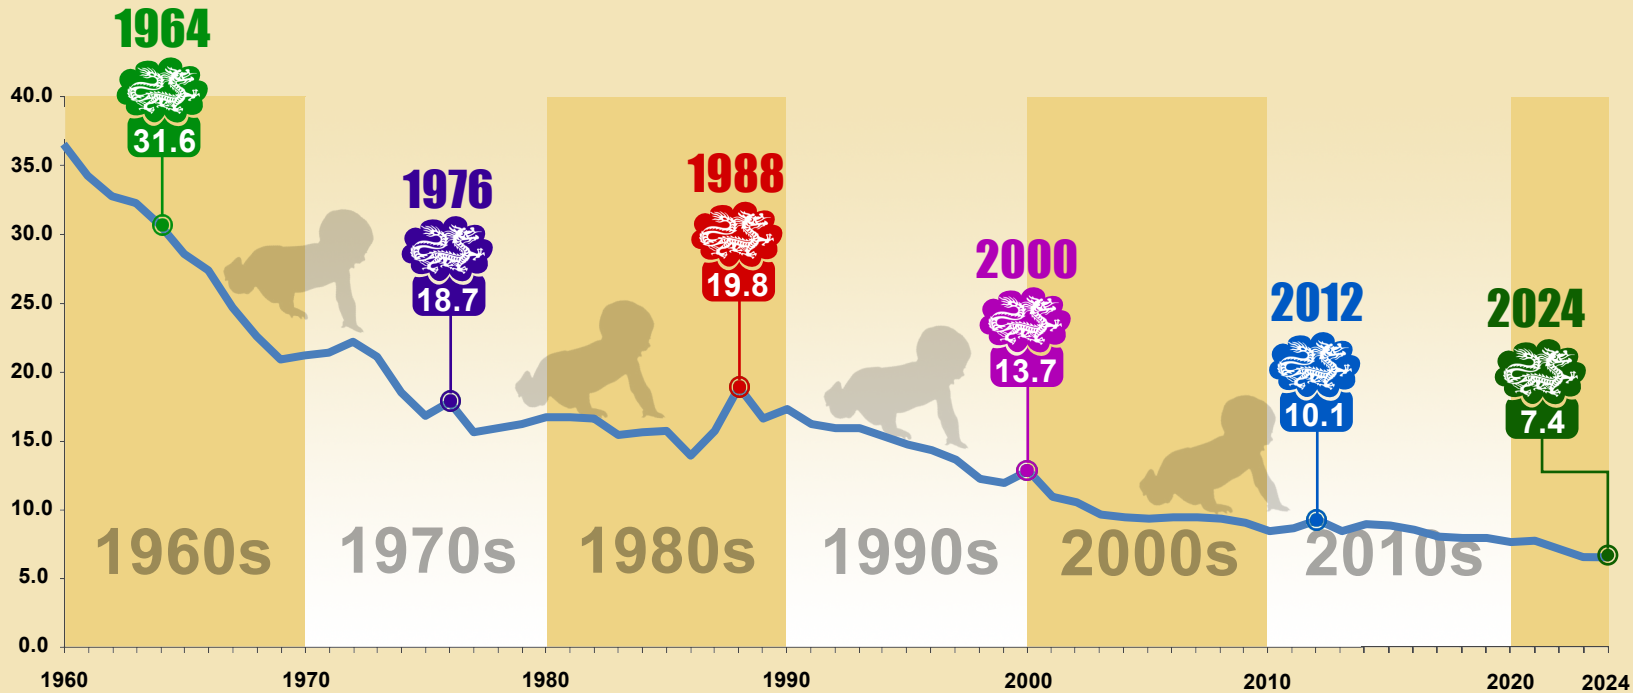

Crude Birth Rate

Crude birth rate is the ratio of live-births to the population in the reference period. It is conventionally expressed as per thousand population.

Resident crude birth rate has generally been declining over the past decades.