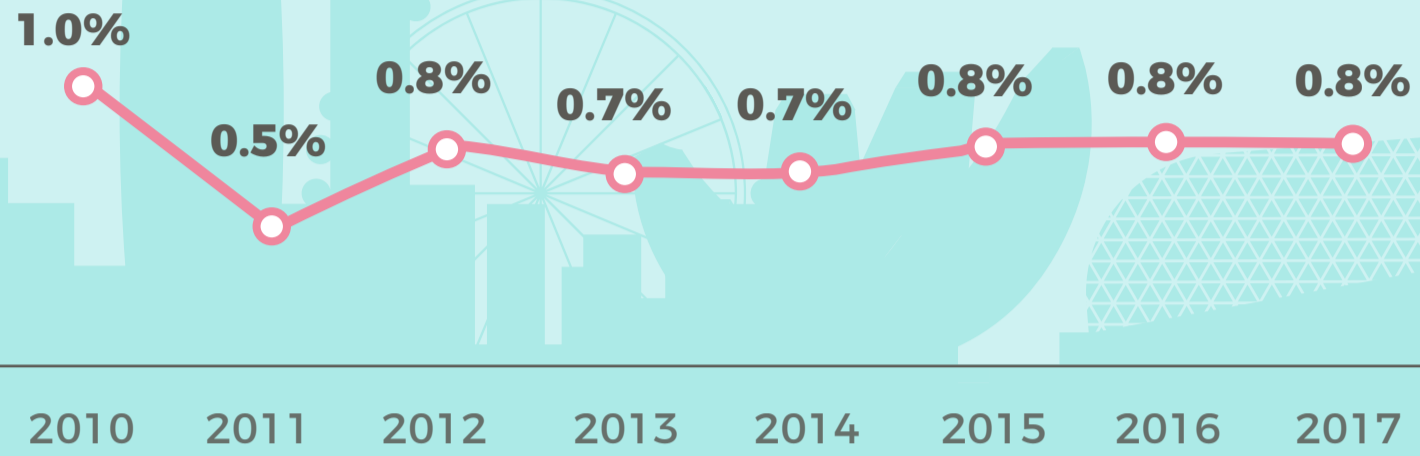

SINGAPORE POPULATION 2017

Growth Stable

RESIDENT POPULATION AS AT END-JUNE

Resident growth remained stable at 0.8% since 2015.

TOTAL POPULATION AS AT END-JUNE

Growth Slowed

Total population in 2017 grew at a slower pace compared to the previous years.