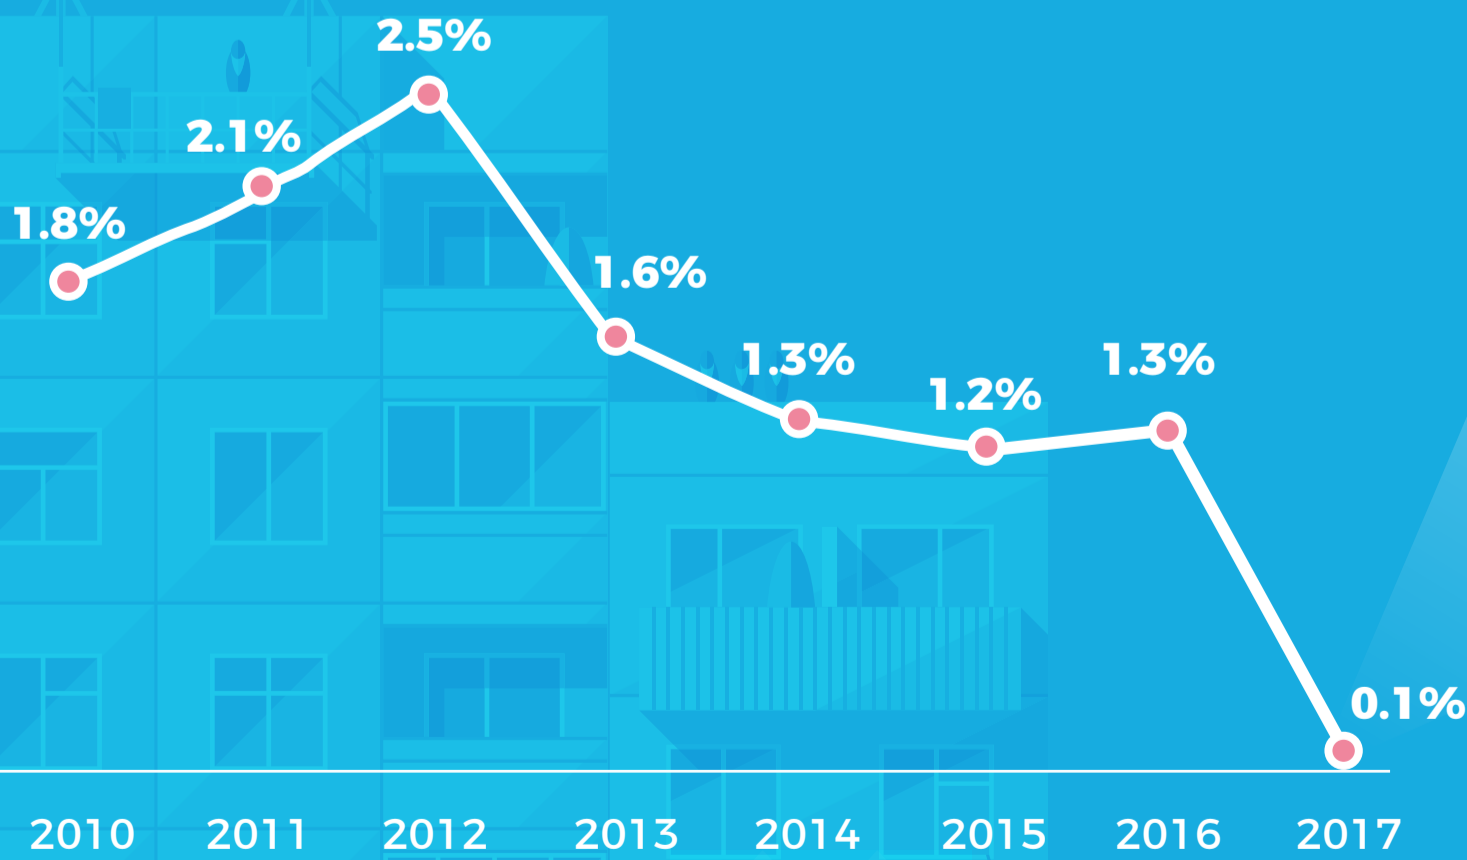

SINGAPORE POPULATION 2017

Growth Stable

RESIDENT POPULATION AS AT END-JUNE

Resident growth remained stable at 0.8% since 2015.

TOTAL POPULATION AS AT END-JUNE

Growth Slowed

Total population in 2017 grew at a slower pace compared to the previous years.