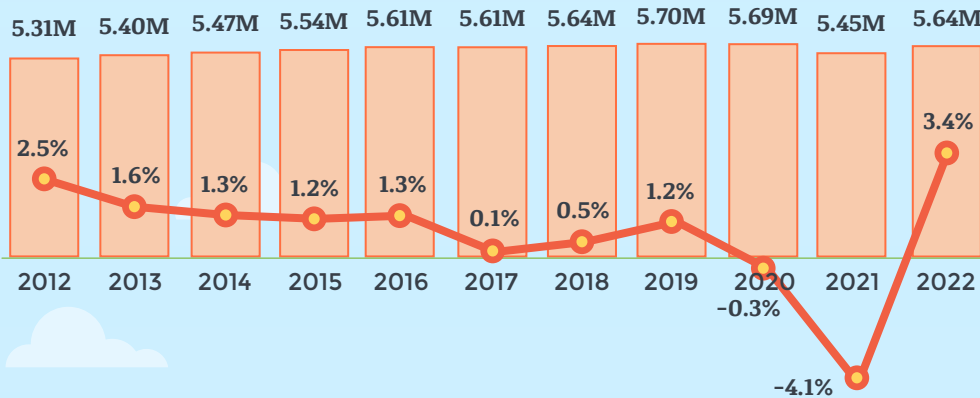

SINGAPORE POPULATION

2022

RESIDENT POPULATION ¹

Resident population grew by 2.2% in 2022, recovering from the decline in 2021 amidst COVID-19.

TOTAL POPULATION ²

Total population grew by 3.4% in 2022 after two consecutive years of decline.

¹ Resident population comprises Singapore citizens and permanent residents

² Total population comprises Singapore residents and non-residents. Non-residents are a diverse group which includes those who are here for work, study or family reasons.

Note: Population figures are as at end-June of the reference years.