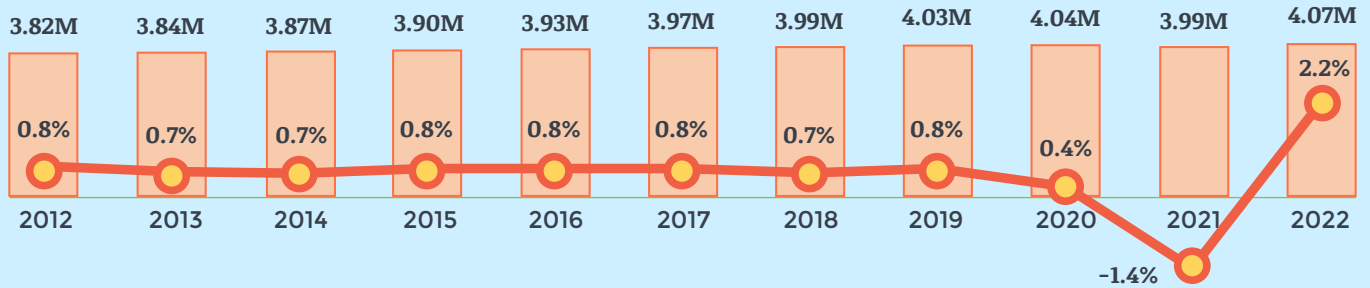

SINGAPORE POPULATION

2022

RESIDENT POPULATION ¹

Resident population grew by 2.2% in 2022, recovering from the decline in 2021 amidst COVID-19.

TOTAL POPULATION ²

Total population grew by 3.4% in 2022 after two consecutive years of decline.

¹ Resident population comprises Singapore citizens and permanent residents

² Total population comprises Singapore residents and non-residents. Non-residents are a diverse group which includes those who are here for work, study or family reasons.

Note: Population figures are as at end-June of the reference years.