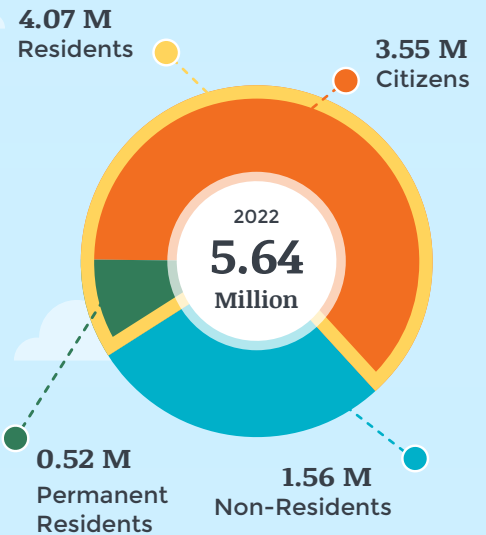

SINGAPORE POPULATION

2022

RESIDENT POPULATION ¹

Resident population grew by 2.2% in 2022, recovering from the decline in 2021 amidst COVID-19.

TOTAL POPULATION ²

Total population grew by 3.4% in 2022 after two consecutive years of decline.

¹ Resident population comprises Singapore citizens and permanent residents

² Total population comprises Singapore residents and non-residents. Non-residents are a diverse group which includes those who are here for work, study or family reasons.

Note: Population figures are as at end-June of the reference years.