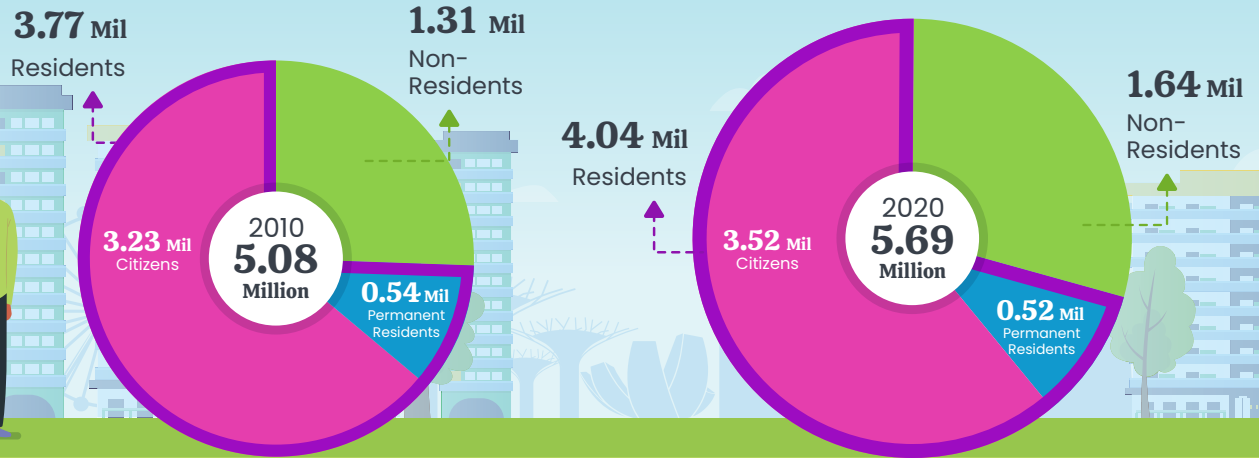

CENSUS OF POPULATION 2020

Population

Between 2010 and 2020, Singapore's total population grew by around **1.1 per cent** a year.

Median age of resident population **increased** from 2010 to 2020.

2010

37.4 Years

2020

41.5 Years

Resident old-age dependency ratio* **increased** from 2010 to 2020.

Resident ethnic distribution **remained stable**.

* Residents aged 65 years and over per 100 residents aged 20-64 years.