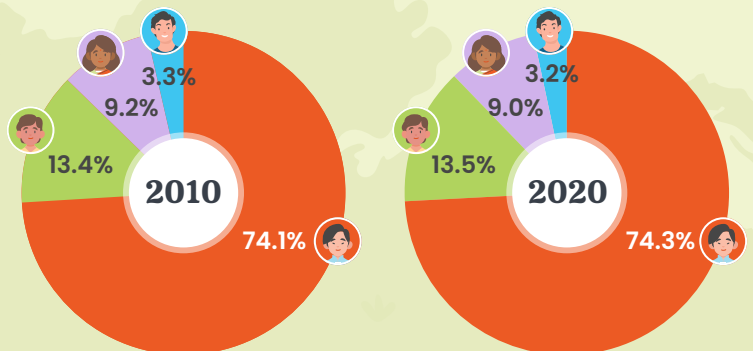

CENSUS OF POPULATION 2020

Population

Between 2010 and 2020, Singapore's total population grew by around **1.1 per cent** a year.

Median age of resident population **increased** from 2010 to 2020.

2010

37.4 Years

2020

41.5 Years

Resident old-age dependency ratio* **increased** from 2010 to 2020.

Resident ethnic distribution **remained stable**.

* Residents aged 65 years and over per 100 residents aged 20-64 years.

Chinese Malays Indians Others