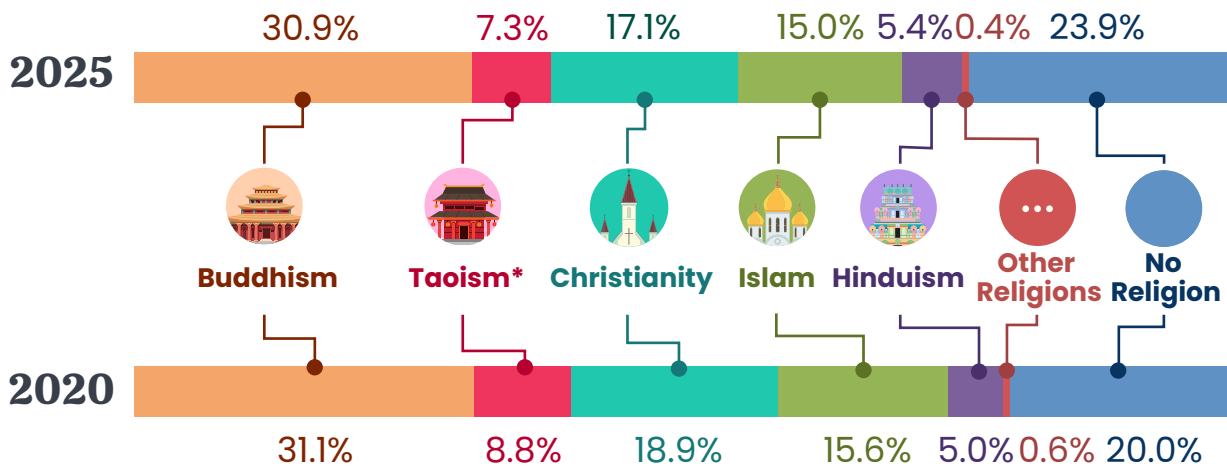

GENERAL HOUSEHOLD SURVEY 2025

Religion

In 2025, Singapore remained a multi-religious society.

Singapore continued to be religiously diverse.

*Includes Chinese Traditional Beliefs.

PROPORTION OF RESIDENTS WITH NO RELIGIOUS AFFILIATION BY AGE GROUP

The share of residents with no religious affiliation rose.