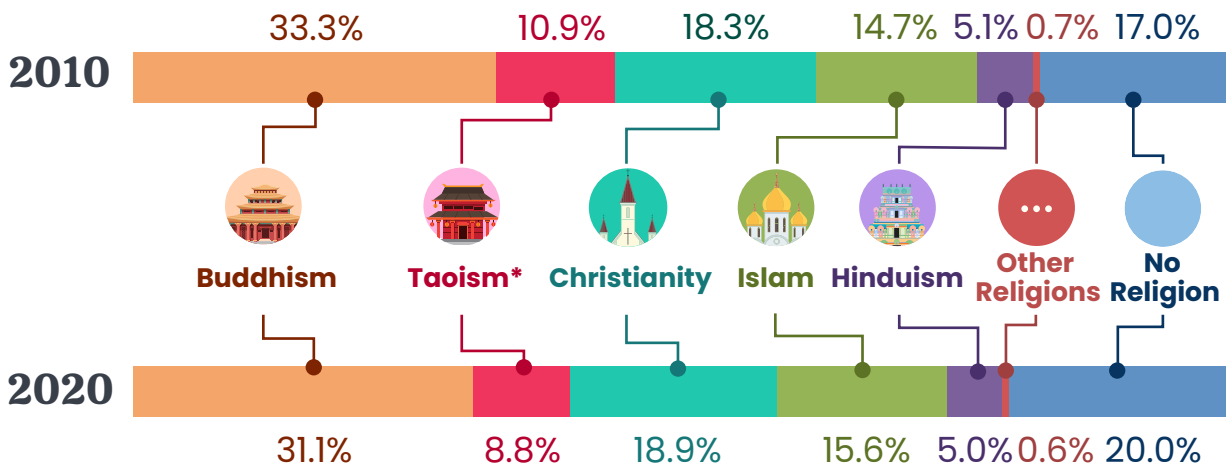

CENSUS OF POPULATION 2020

Religion

Singapore remained multi-religious in 2020.

Over the last 10 years, Singapore continued to be religiously diverse.

*Includes Chinese Traditional Beliefs.

PROPORTION OF RESIDENTS WITH NO RELIGIOUS AFFILIATION BY AGE GROUP

Higher proportion of residents reported no religious affiliation across all age groups.